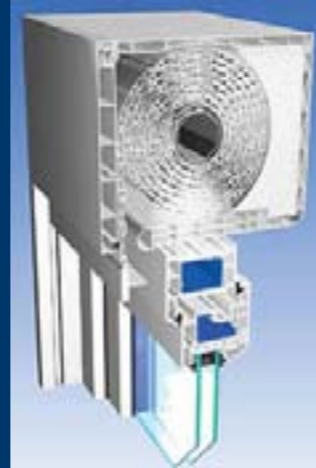

ان اقتنائك لروول شتر من البراك للأبواب الأتوماتيكية سيحقق لك :

1. ١) العزل الحراري صيفا وشتاء للمنزل والذي يخفف من استهلاك الكهرباء .
2. ٢) العزل للغبار والمطر .
3. ٣) يطيل عمر الستائر الداخلية والأثاث وذلك بصد أشعة الشمس والغبار .
4. ٤) يعزل الضوضاء فيؤمن جوا من الخلوة والسكن لمحبى الهدوء .
5. ٥) يضيف لمسة جمالية وارتقراطية للمبنى ويعطي انطبعا مميزا عن قاطنيه .
6. ٦) متوفر بكل أساليب التشغيل من يدوي وكهربائي أو بالريموت كترول أو التشغيل المركزي .

somfy.
AUTOMATION
SPECIALIST